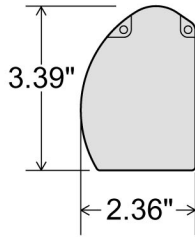

DA-LITE INSTA-THEATER PLUS Specifications

Weight : 100" 14.5 lbs.

Right side

Left side

In the case

	Width	Height 1st	Height 2nd	Depth	Weight
100"	85.12"	73.15"	95.75"	13.39"	14.5 lbs.