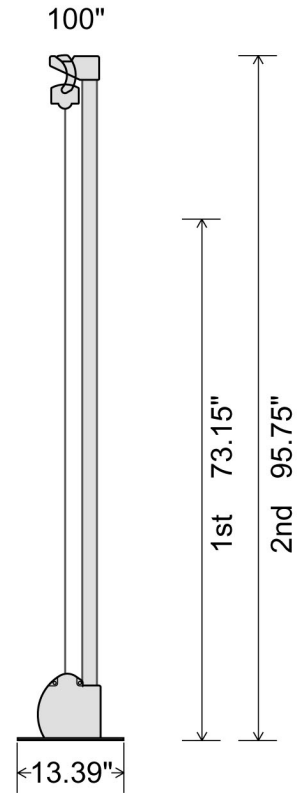

DA-LITE INSTA-THEATER PLUS Specifications

Weight : 100" 14.5 lbs.

Right side

Left side

In the case

	Width	Height 1st	Height 2nd	Depth	Weight
100"	85.12"	73.15"	95.75"	13.39"	14.5 lbs.