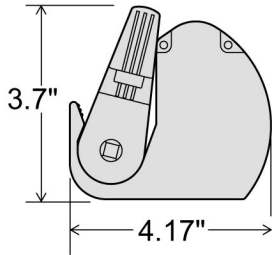

DA-LITE INSTA-THEATER PLUS Specifications

Weight : 100" 14.5 lbs.

Right side

Left side

In the case

	Width	Height 1st	Height 2nd	Depth	Weight
100"	85.12"	73.15"	95.75"	13.39"	14.5 lbs.