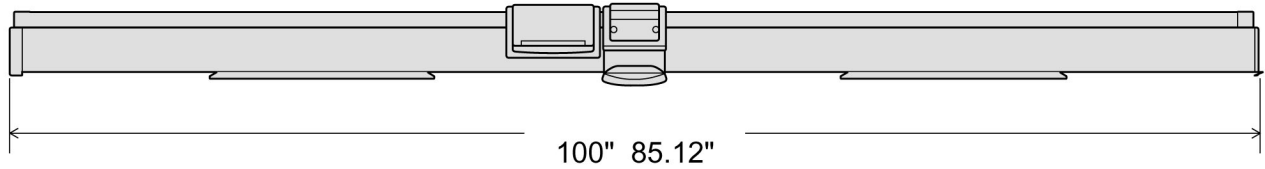

DA-LITE INSTA-THEATER PLUS Specifications

Weight : 100" 14.5 lbs.

Right side

Left side

In the case

	Width	Height 1st	Height 2nd	Depth	Weight
100"	85.12"	73.15"	95.75"	13.39"	14.5 lbs.